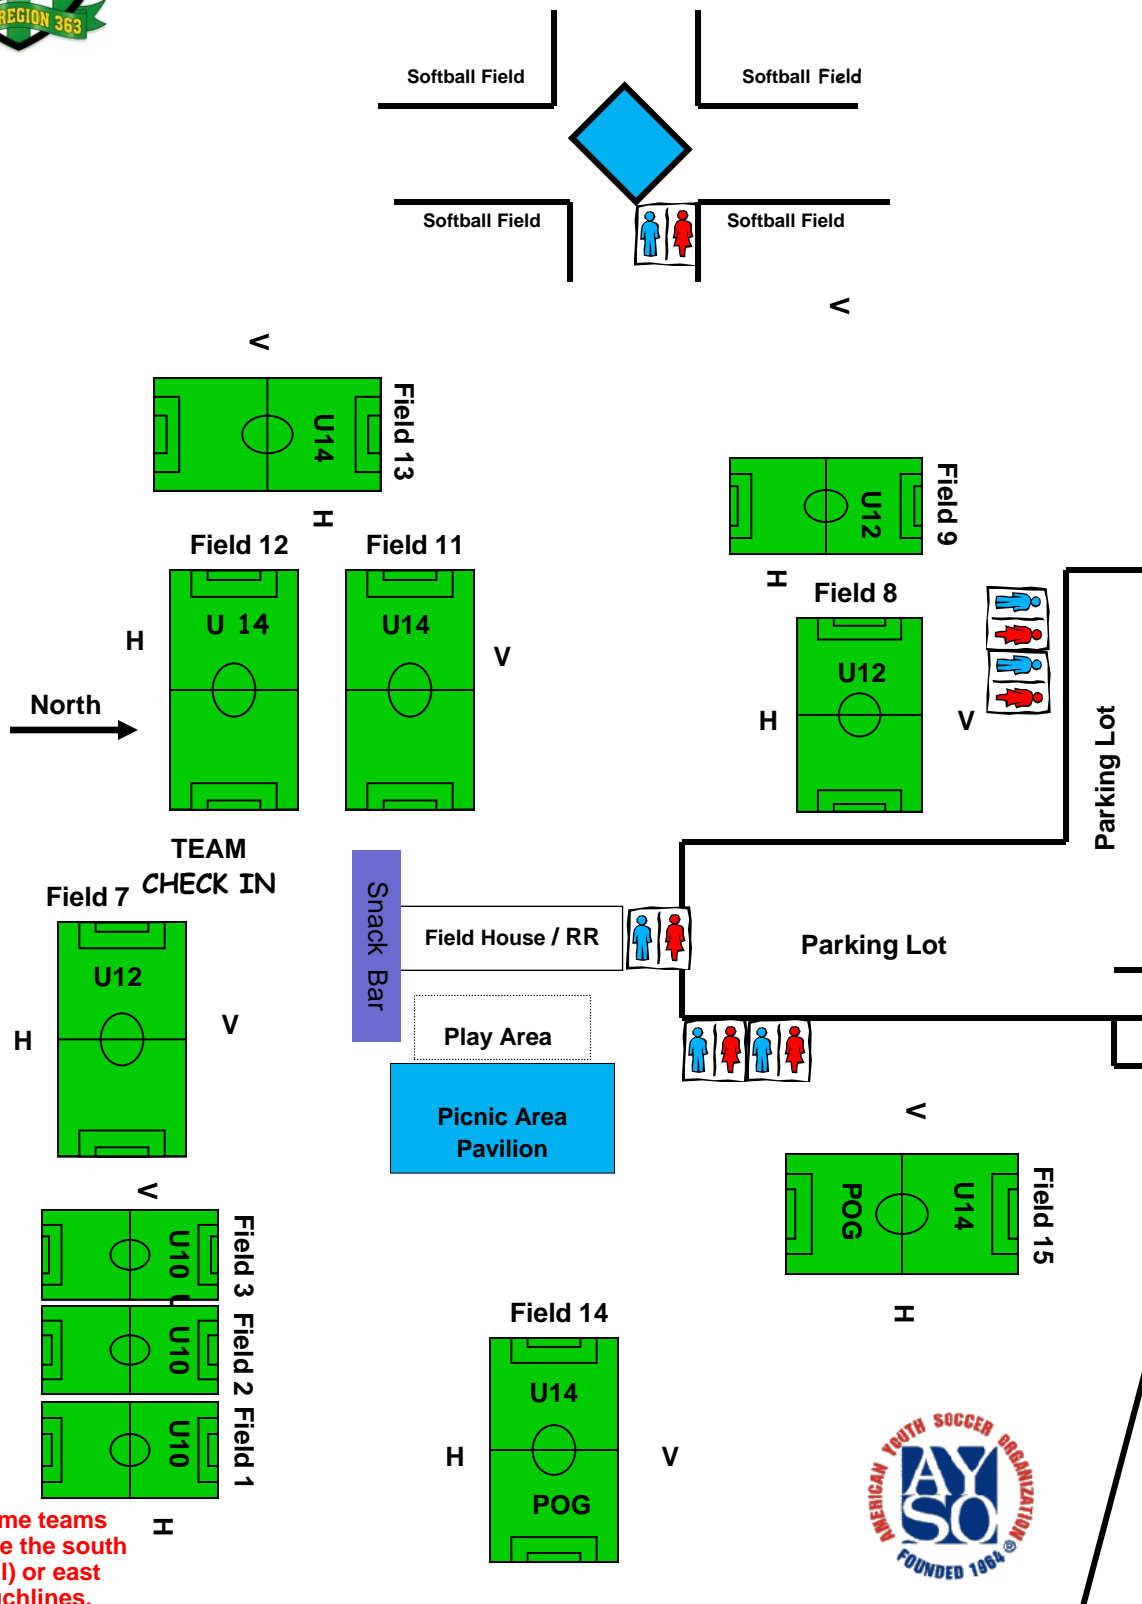

FIELDS NOT TO SCALE

Arroyo Vista Drive

Home teams take the south (hill) or east touchlines,